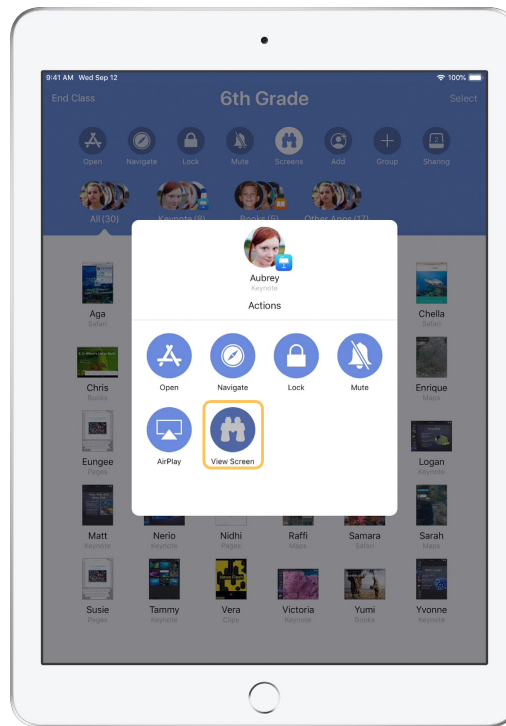

# See what your students see with Screen View.

View any student's screen directly on your device. Check in and see how students are progressing through an assignment or a quiz.

Tap Screens to view each student's screen. This feature can be disabled if needed.

To view a specific student's screen, select the student and tap View Screen.

Students will know that you are monitoring their screen when they see the blue indicator in the status bar.