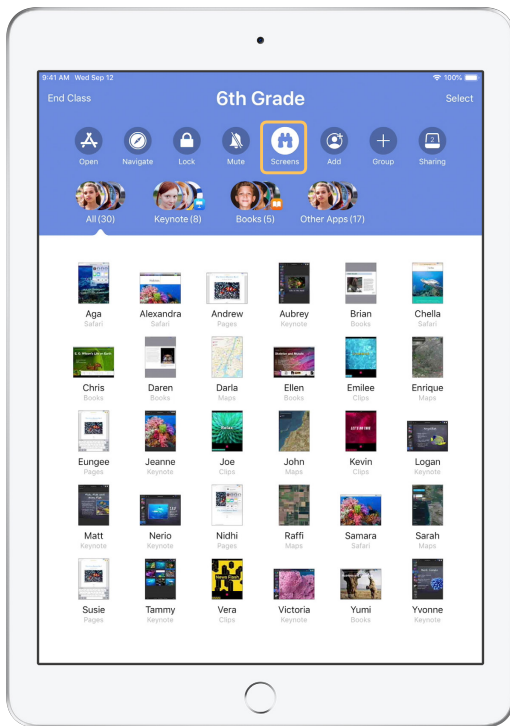

# See what your students see with Screen View.

View any student's screen directly on your device. Check in and see how students are progressing through an assignment or a quiz.

Tap Screens to view each student's screen. This feature can be disabled if needed.

To view a specific student's screen, select the student and tap View Screen.

Students will know that you are monitoring their screen when they see the blue indicator in the status bar.