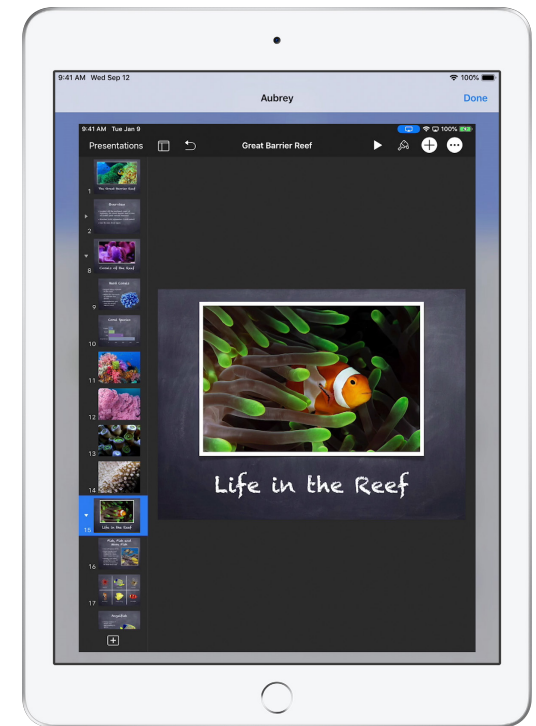

# See what your students see with Screen View.

View any student's screen directly on your device. Check in and see how students are progressing through an assignment or a quiz.

Tap Screens to view each student's screen. This feature can be disabled if needed.

To view a specific student's screen, select the student and tap View Screen.

Students will know that you are monitoring their screen when they see the blue indicator in the status bar.